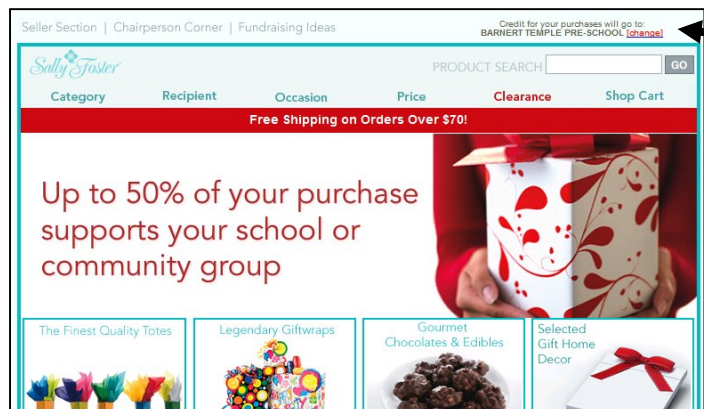

5. BARNERT TEMPLE PRE-SCHOOL WILL APPEAR AT THE TOP OF YOUR SCREEN.
6. BEGIN SHOPPING AND SUPPORT YOUR BTPPA!!!!