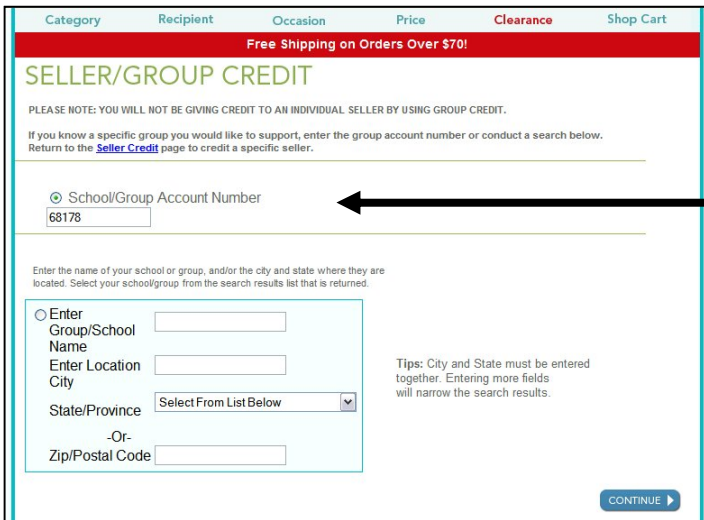

DEB TOMASKOVIC
ENDTOMO@OPTONLINE.NET
(201) 327-8799

TO ORDER ONLINE...

1. VISIT WWW.SALLYFOSTER.COM
2. CLICK SUPPORT A FUNDRAISER AT THE TOP OF THE SCREEN.

3. SELECT GROUP/ACCOUNT NUMBER AND CLICK CONTINUE.