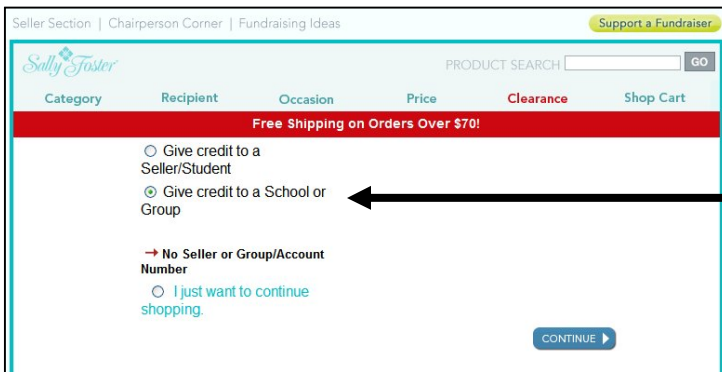

**ANYONE CAN ORDER ONLINE OR VIA CATALOG TO SUPPORT OUR SCHOOL,
SO TELL YOUR FRIENDS AND FAMILY! HAPPY SHOPPING!**

QUESTIONS? CONTACT OUR BTTPA FUNDRAISER CO-CHAIRS

MICHELLE WICKWIRE
MSWICKWIRE@GMAIL.COM
(201) 891-3451

DEB TOMASKOVIC
ENDTOMO@OPTONLINE.NET
(201) 327-8799

TO ORDER ONLINE...

1. VISIT WWW.SALLYFOSTER.COM
2. CLICK SUPPORT A FUNDRAISER AT THE TOP OF THE SCREEN.

3. SELECT GROUP/ACCOUNT NUMBER AND CLICK CONTINUE.